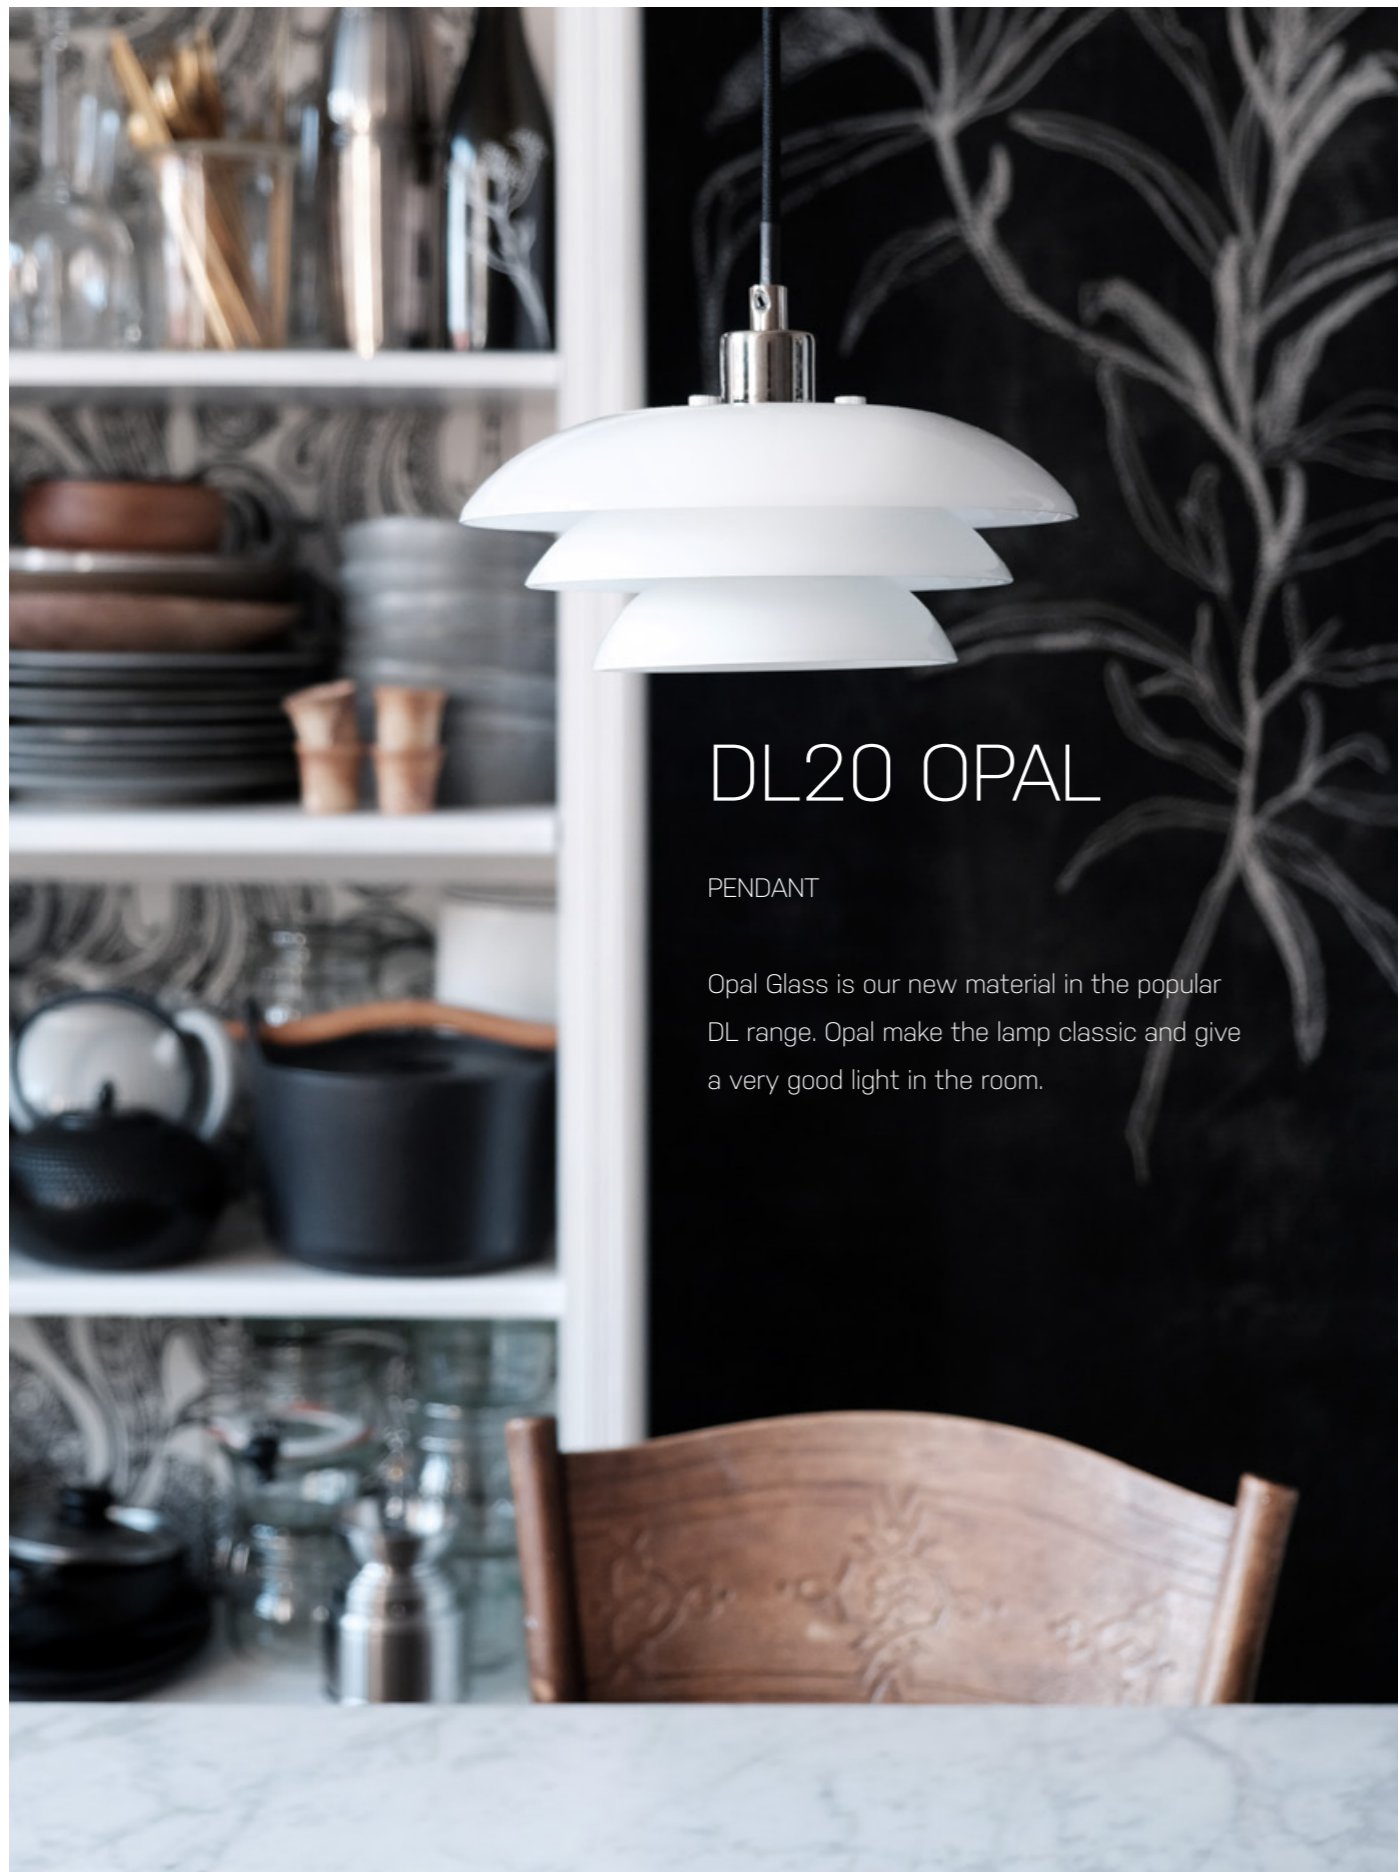

DL20 OPAL

PENDANT

Opal Glass is our new material in the popular DL range. Opal make the lamp classic and give a very good light in the room.