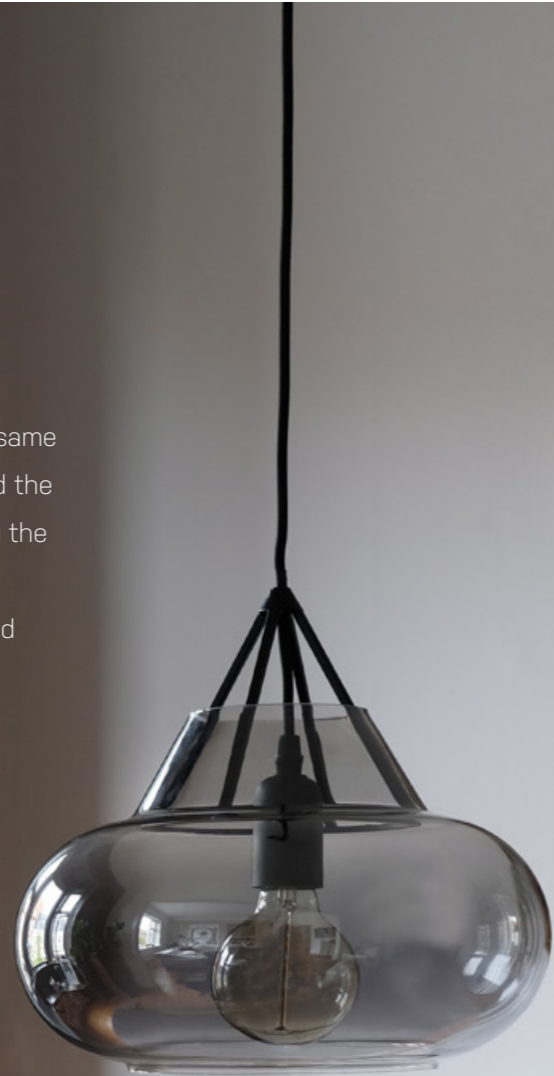

POLO

MATERIAL IS METAL
AND SMOKE GLASS

The metal frame is the same
base for both model and the
frame will get spot from the
light.

The shape is chubby and
can work in many style.

Design: Frank Kerdil

Model	Bar code	Colour	Size(cm)	Data	Electric
POLO Pendant					
6419	5704709064190	Matt Black/Black steel	H25.9 D29	3 m black textile wire, black canopy	E27/60W
6421	5704709064213	Smoked Glass/Black steel	H25.9 D29	3 m black textile wire, black canopy	E27/60W