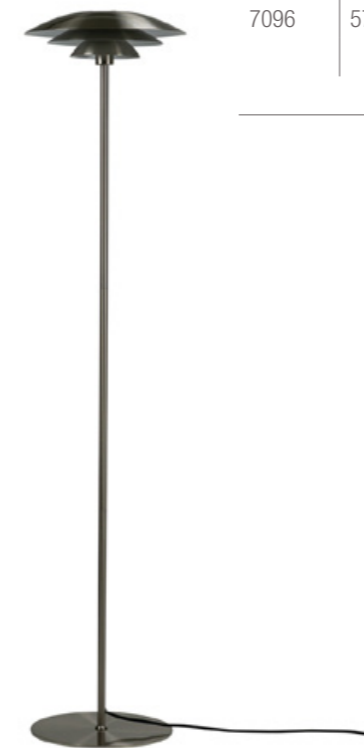

Monaco Table

7096	5704709070962	Brushed steel	H45 D28	1.6 m. black fabric cable	33W/ G9