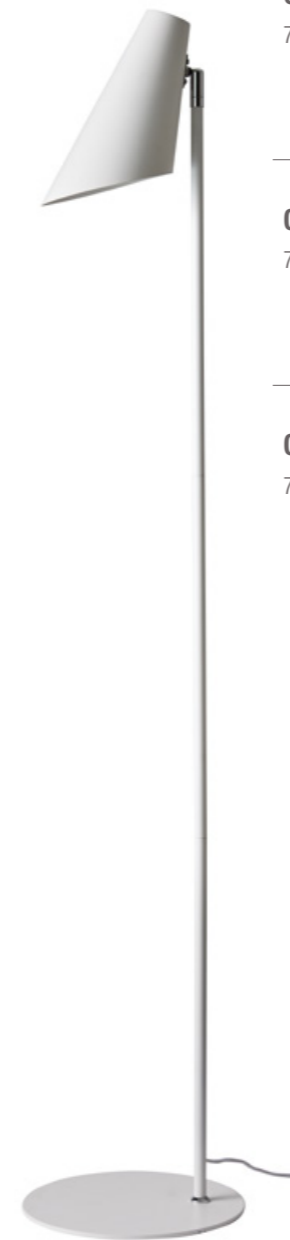

CALE Wall lamp

7088	5704709070887	Matt White	H24.5 D15.5	1.5 m white textile wire, on off switch on shade	GU10/35W