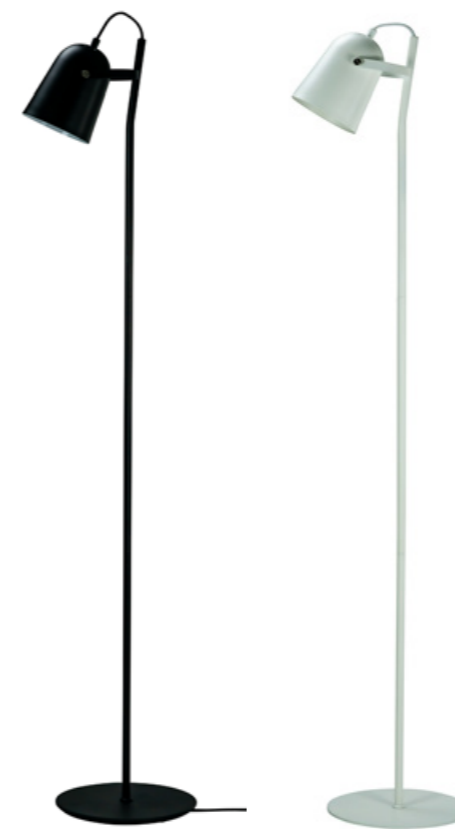

OSLO — NEW

THE MATERIAL IS METAL

OSLO floor lamp. Simple good Scandinavian design. Easy to use, easy to place.

Design: DybergLarsen

Model	Bar code	Colour	Size(cm)	Data	Electric
Oslo floor lamp Matt Black					
7101	5704709070306	Black	H130 D11.5	1.8 m. black fabric cable	E14/40W
Oslo floor lamp Matt White					
7102	5704709071020	White	H130 D11.5	1.8 m. black fabric cable	E14/40W

RIFLET — NEW

THE MATERIAL IS METAL/ GLASS

RIFLET. Classic look, modern look, Old fashion – place the lamp where you like.

Design: DybergLarsen

Model	Bar code	Colour	Size(cm)	Data	Electric
Riflet Table lamp Opal Riflet					
7103	5704709071037	Opal	H52 D15	1.6 m. black fabric cable	40W/ E27
Riflet Floor lamp Opal Riflet					
7104	5704709071044	Opal	H150 D22	1.8 m. black fabric cable	40W/ E27
Riflet Pendant Opal D14					
7105	5704709071051	Opal glass	H20 D14	2 m. The black fabric cable	40W/ E27
Riflet Pendant Opal D20					
7106	5704709071068	Opal glass	H33 D20	2 m. The black fabric cable	40W/ E27

ROMA LED NEW

THE MATERIAL IS METAL

ROMA – rechargeable lamp. Use it indoor or outdoor. On the table, in the window, all over. Make light in 8 hours.

Design: DybergLarsen

Model	Bar code	Colour	Size(cm)	Data	Electric
ROMA White Table Lamp Brushed steel					
7111	5704709071112	Matt white / Brushed steel	H30 D30	None Wire	5W
ROMA White Table Lamp White					
7112	5704709071129	White/ white	H30 D30	None Wire	5W
Riflet Pendant Opal D14					
7105	5704709071051	Black / black	H30 D30	None Wire	5W