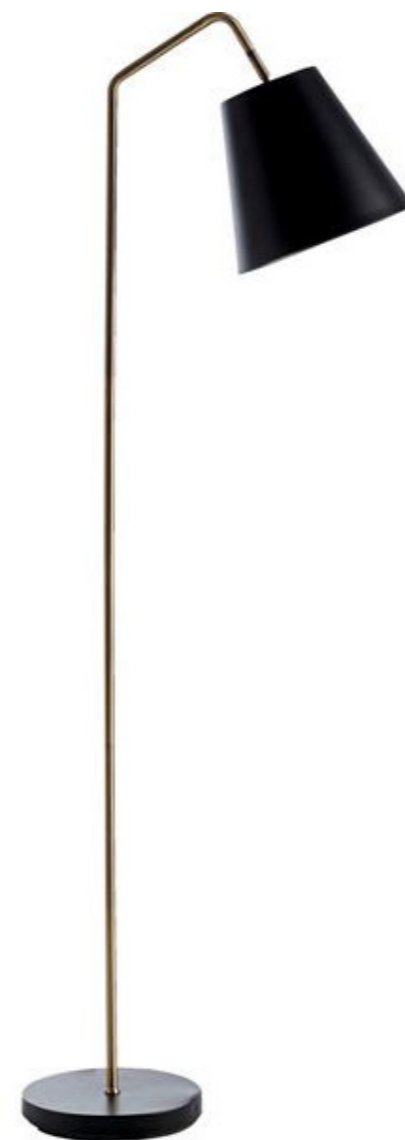

POLO

MATERIAL IS METAL
AND SMOKE GLASS

The metal frame is the same
base for both model and the
frame will get spot from the
light.

The shape is chubby and
can work in many style.

Design: Frank Kerdil

Model	Bar code	Colour	Size(cm)	Data	Electric
POLO Pendant					
6419	5704709064190	Matt Black/Black steel	H25.9 D29	3 m black textile wire, black canopy	E27/60W
6421	5704709064213	Smoked Glass/Black steel	H25.9 D29	3 m black textile wire, black canopy	E27/60W

MANGO

MATERIAL IS METAL,
MATT BLACK AND BRASS
INSIDE THE SCREEN.

The design allow the floor
lamp in many style and
homes. The look is young,
classic and timeless.

Design: DybergLarsen

Model	Bar code	Colour	Size(cm)	Data	Electric
-------	----------	--------	----------	------	----------

MANGO floor lamp w/ brass finish lamp stand

7061	5704709070610	Matt Black/Brass	H150 D25	1.8 m black textile wire w/ foot switch	E27/40W
------	---------------	------------------	----------	--------------------------------------------	---------