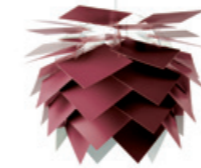

Design: Frank Kerdil

Model	Bar code	Colour	Size(cm)	Data	Electric

illumin Follow Your Age Pendant — 40 pcs. Papercomponents, 40 pcs. PVC components

6015	5704709060154	Mix	H40 dia45	3 m white textile wire, paper components	E27/60W

illumin Alu Look Pendant

6037	5704709060376	Alu look	H30 Dia35	3 m white textile wire	E14/40W
6035	5704709060352	Alu look	H40 Dia45	3 m white textile wire	E27/60W

illumin Copper Look Pendant

6036	5704709060369	Copper look	H30 Dia35	3 m white textile wire	E14/40W
6034	5704709060345	Copper look	H40 Dia45	3 m white textile wire	E27/60W

illumin Black Pendant

6013	5704709060130	Black	H30 Dia35	3 m white textile wire	E14/40W
6103	5704709061038	Black	H40 Dia45	3 m white textile wire	E27/60W

CLEANING AND MAINTENANCE

We recommend all DybergLarsen lamps to be cleaned with an antistatic cloth to avoid any damage on the products.
Glass and metal lamps can be cleaned with a damp cloth. Regarding Copper look, Alu look and Gold look no detergents must be used for cleaning - only a dry cloth.

Design: Frank Kerdil

Model	Bar code	Colour	Size(cm)	Data	Electric

illumin Round Square Pendant

6142	5704709061427	White	H40 dia45	3 m white textile wire	E27/60W

illumin Red Dusty Earth Pendant

6168	5704709061687	Mørk Rød	H40 dia45	3 m white textile wire	E27/60W

illumin Blue Mountain Pendant

6169	5704709061694	Dark Blue	H40 dia45	3 m white textile wire	E27/60W

illumin Desert Sage Pendant

6143	5704709061434	Green	H30 Dia35	3 m white textile wire	E14/40W

illumin Stormy Weather Pendant

6145	5704709061458	Blue	H30 Dia35	3 m white textile wire	E14/40W
6146	5704709061465	Blue	H40 Dia45	3 m white textile wire	E27/60W