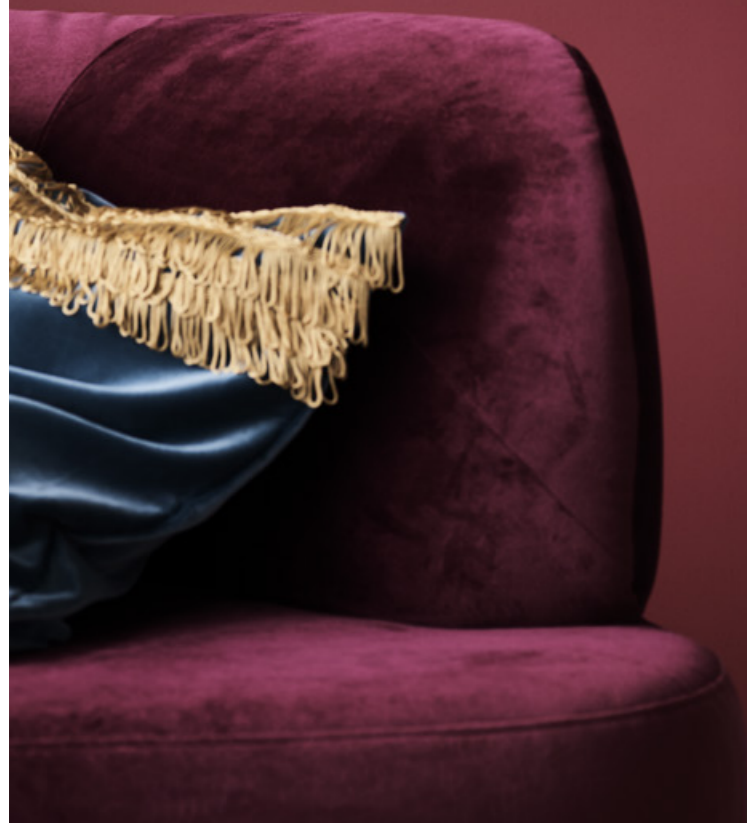

The Crayon pendant is inspired by characteristic wax crayons – charming, sophisticated and last but not least elegantly created in metal or hand blown glass combined with a matt rim.

Design: Frank Kerdil