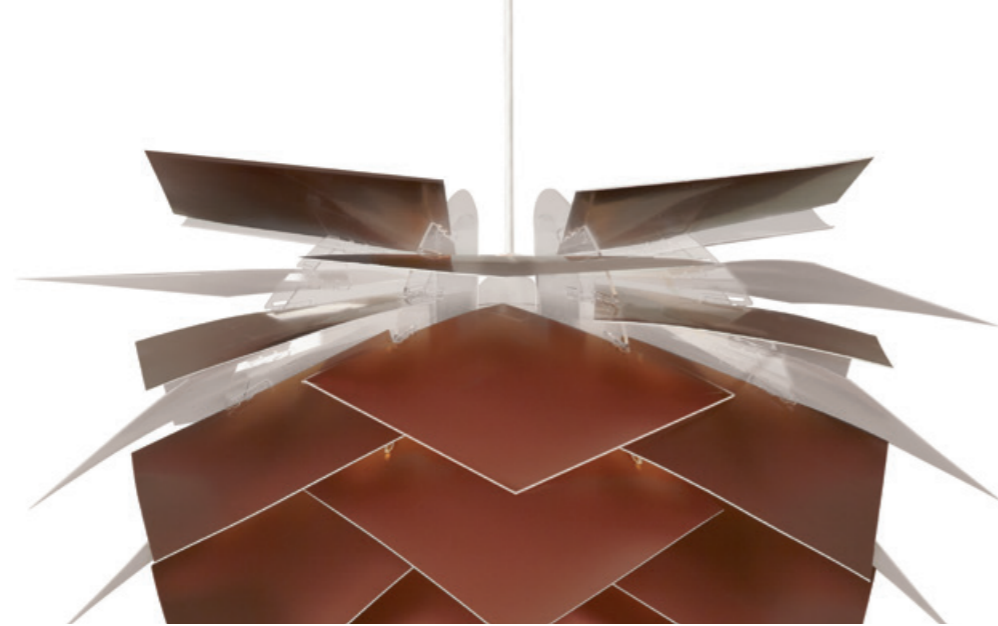

Design: Frank Kerdil

Model	Bar code	Colour	Size(cm)	Data	Electric

illumin Follow Your Age Pendant — 40 pcs. Papercomponents, 40 pcs. PVC components

6015	5704709060154	Mix	H40 dia45	3 m white textile wire, paper components	E27/60W

illumin Alu Look Pendant

6037	5704709060376	Alu look	H30 Dia35	3 m white textile wire	E14/40W
6035	5704709060352	Alu look	H40 Dia45	3 m white textile wire	E27/60W

illumin Copper Look Pendant

6036	5704709060369	Copper look	H30 Dia35	3 m white textile wire	E14/40W
6034	5704709060345	Copper look	H40 Dia45	3 m white textile wire	E27/60W

illumin Black Pendant

6013	5704709060130	Black	H30 Dia35	3 m white textile wire	E14/40W
6103	5704709061038	Black	H40 Dia45	3 m white textile wire	E27/60W

CLEANING AND MAINTENANCE

We recommend all DybergLarsen lamps to be cleaned with an antistatic cloth to avoid any damage on the products.
Glass and metal lamps can be cleaned with a damp cloth. Regarding Copper look, Alu look and Gold look no detergents must be used for cleaning - only a dry cloth.

Design: Frank Kerdil

Model	Bar code	Colour	Size(cm)	Data	Electric

illumin Round Square Pendant

6142	5704709061427	White	H40 dia45	3 m white textile wire	E27/60W

illumin Red Dusty Earth Pendant

6168	5704709061687	Mørk Rød	H40 dia45	3 m white textile wire	E27/60W

illumin Blue Mountain Pendant

6169	5704709061694	Dark Blue	H40 dia45	3 m white textile wire	E27/60W

illumin Desert Sage Pendant

6143	5704709061434	Green	H30 Dia35	3 m white textile wire	E14/40W

illumin Stormy Weather Pendant

6145	5704709061458	Blue	H30 Dia35	3 m white textile wire	E14/40W
6146	5704709061465	Blue	H40 Dia45	3 m white textile wire	E27/60W