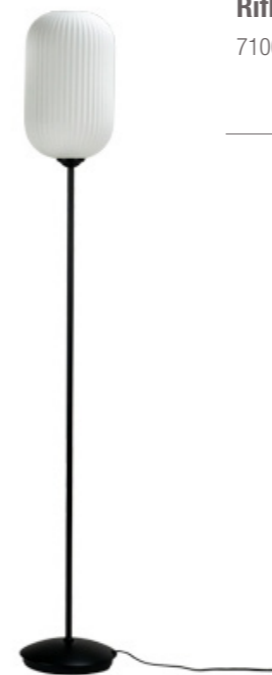

OSLO — NEW

THE MATERIAL IS METAL

OSLO floor lamp. Simple good Scandinavian design. Easy to use, easy to place.

Design: DybergLarsen

Model	Bar code	Colour	Size(cm)	Data	Electric
Oslo floor lamp Matt Black					
7101	5704709070306	Black	H130 D11.5	1.8 m. black fabric cable	E14/40W
Oslo floor lamp Matt White					
7102	5704709071020	White	H130 D11.5	1.8 m. black fabric cable	E14/40W

RIFLET — NEW

THE MATERIAL IS METAL/ GLASS

RIFLET. Classic look, modern look, Old fashion – place the lamp where you like.

Design: DybergLarsen

Model	Bar code	Colour	Size(cm)	Data	Electric
Riflet Table lamp Opal Riflet					
7103	5704709071037	Opal	H52 D15	1.6 m. black fabric cable	40W/ E27
Riflet Floor lamp Opal Riflet					
7104	5704709071044	Opal	H150 D22	1.8 m. black fabric cable	40W/ E27
Riflet Pendant Opal D14					
7105	5704709071051	Opal glass	H20 D14	2 m. The black fabric cable	40W/ E27
Riflet Pendant Opal D20					
7106	5704709071068	Opal glass	H33 D20	2 m. The black fabric cable	40W/ E27

ROMA LED NEW

THE MATERIAL IS METAL

ROMA – rechargeable lamp. Use it indoor or outdoor. On the table, in the window, all over. Make light in 8 hours.

Design: DybergLarsen

Model	Bar code	Colour	Size(cm)	Data	Electric
ROMA White Table Lamp Brushed steel					
7111	5704709071112	Matt white / Brushed steel	H30 D30	None Wire	5W
ROMA White Table Lamp White					
7112	5704709071129	White/ white	H30 D30	None Wire	5W
Riflet Pendant Opal D14					
7105	5704709071051	Black / black	H30 D30	None Wire	5W