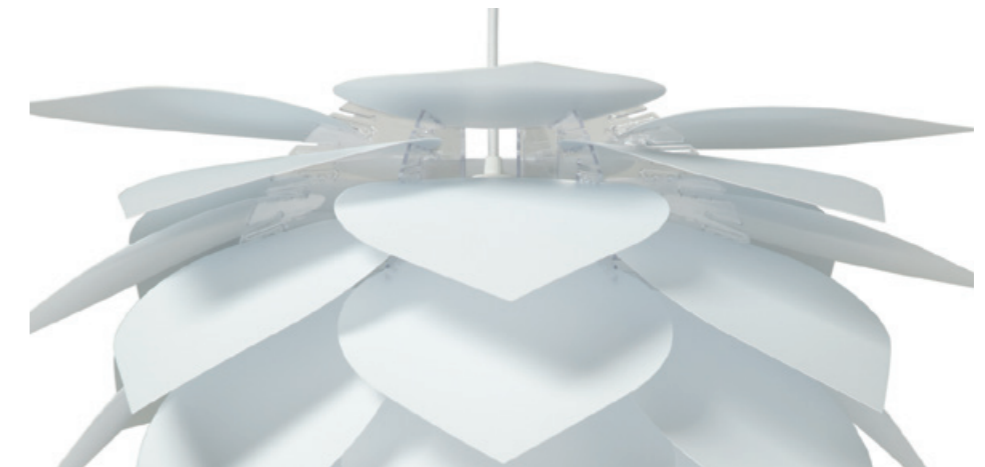

illumin is designed to be assembled at home.
Our designer has created a pendant with a
unique expression and has been inspired by
the PineApple range. These illumin lamps are of
"leaf" construction, very sturdy and easy to put
together.