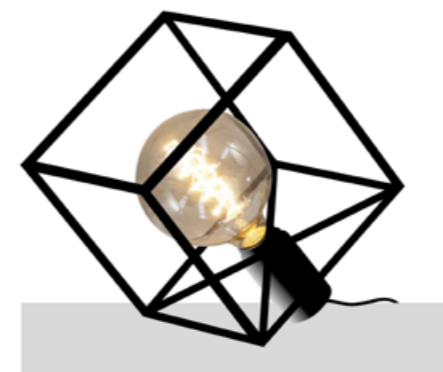

PARADICE NAKED

PENDANT AND TABLE LAMP 2IN1
MATERIAL, METAL

The Paradise lamp has a unique and very simple expression. The name of the lamp, Paradise, emphasizes the symmetric, stabile and minimalistic look and naked because of the visible bulb and naked look. The lamp can be used as table lamp or pendant. Wires for both options are in the box.

Design: Frank Kerdil

Model	Bar code	Colour	Size(cm)	Data	Electric
2in1 Paradise Naked Pendant and Table Lamp					
8049	5704709080497	Black Frame	20x20x20	3 m black PVC wire incl. LED filament 200 lumen +	E27/60W