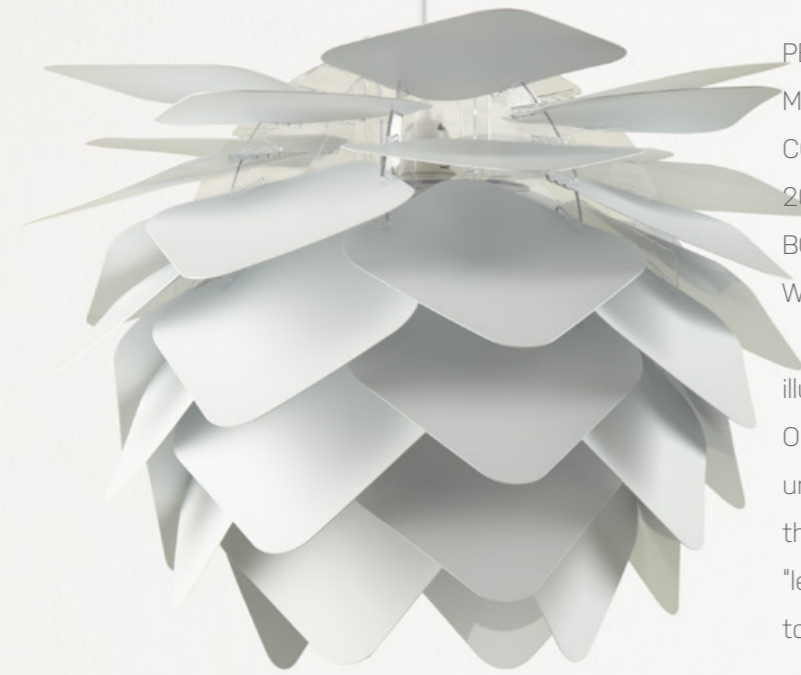

illumin is designed to be assembled at home.
Our designer has created a pendant with a
unique expression and has been inspired by
the PineApple range. These illumin lamps are of
"leaf" construction, very sturdy and easy to put
together.