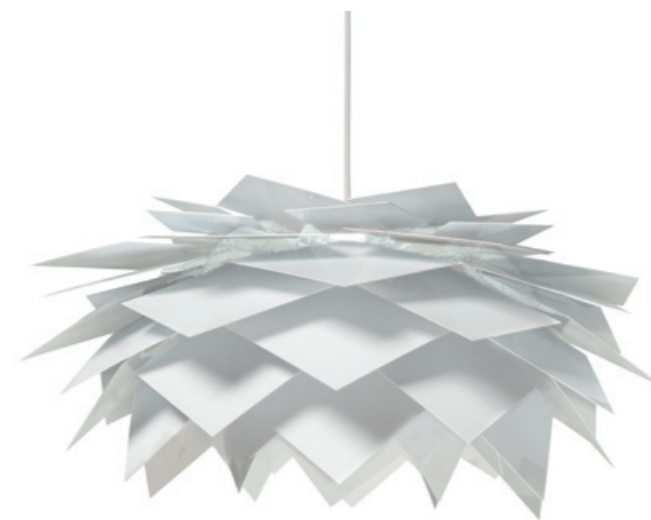

KERDIL 212

"MADE IN DENMARK"

PENDANT
MATERIAL, ACRYLIC FRAME AND PP COMPONENTS

Pendant will be supplied with anti-static cleaning cloth and Rosetta® ceiling rose.

The designer Frank Kerdil has been inspired by the PineApple shape when he created this lamp.

A beautiful pendant which is perfect above the dining table, because of the wide and low shape.

The pendant produces a pleasing light and the light is shed softly and comfortably in the room.

Design: Frank Kerdil

Model	Bar code	Colour	Size(cm)	Data	Electric
Kerdil 212 Low Pendant					
6024	5704709060246	White	H31 D60	3 m white textile wire	E27/60W