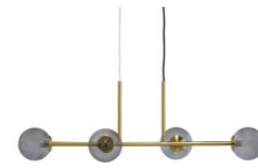

Model	Bar code	Colour	Size (cm)	Data	Electric
9017	5704709090175	Opal/Brass	H32,5 W89 D26	3m black textile wire	10W LED/G9