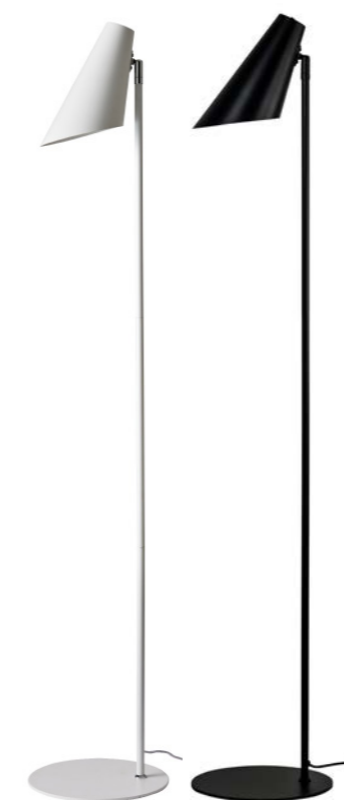

Cale black wall lamp w/ 2 rods

7089	5704709070894	Matt Black	H46 D68 W14.6	1.5 m white textile wire	GU10/35W