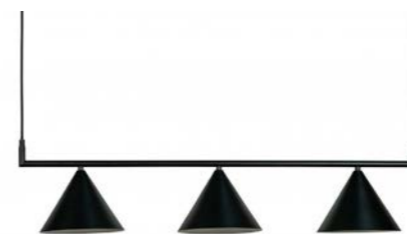

Model	Bar code	Colour	Size(cm)	Data	Electric
7240	5704709072409	Black	H20 D16 W95	3,0 m black textile wire	E27/60W

Cone Pendant longtable