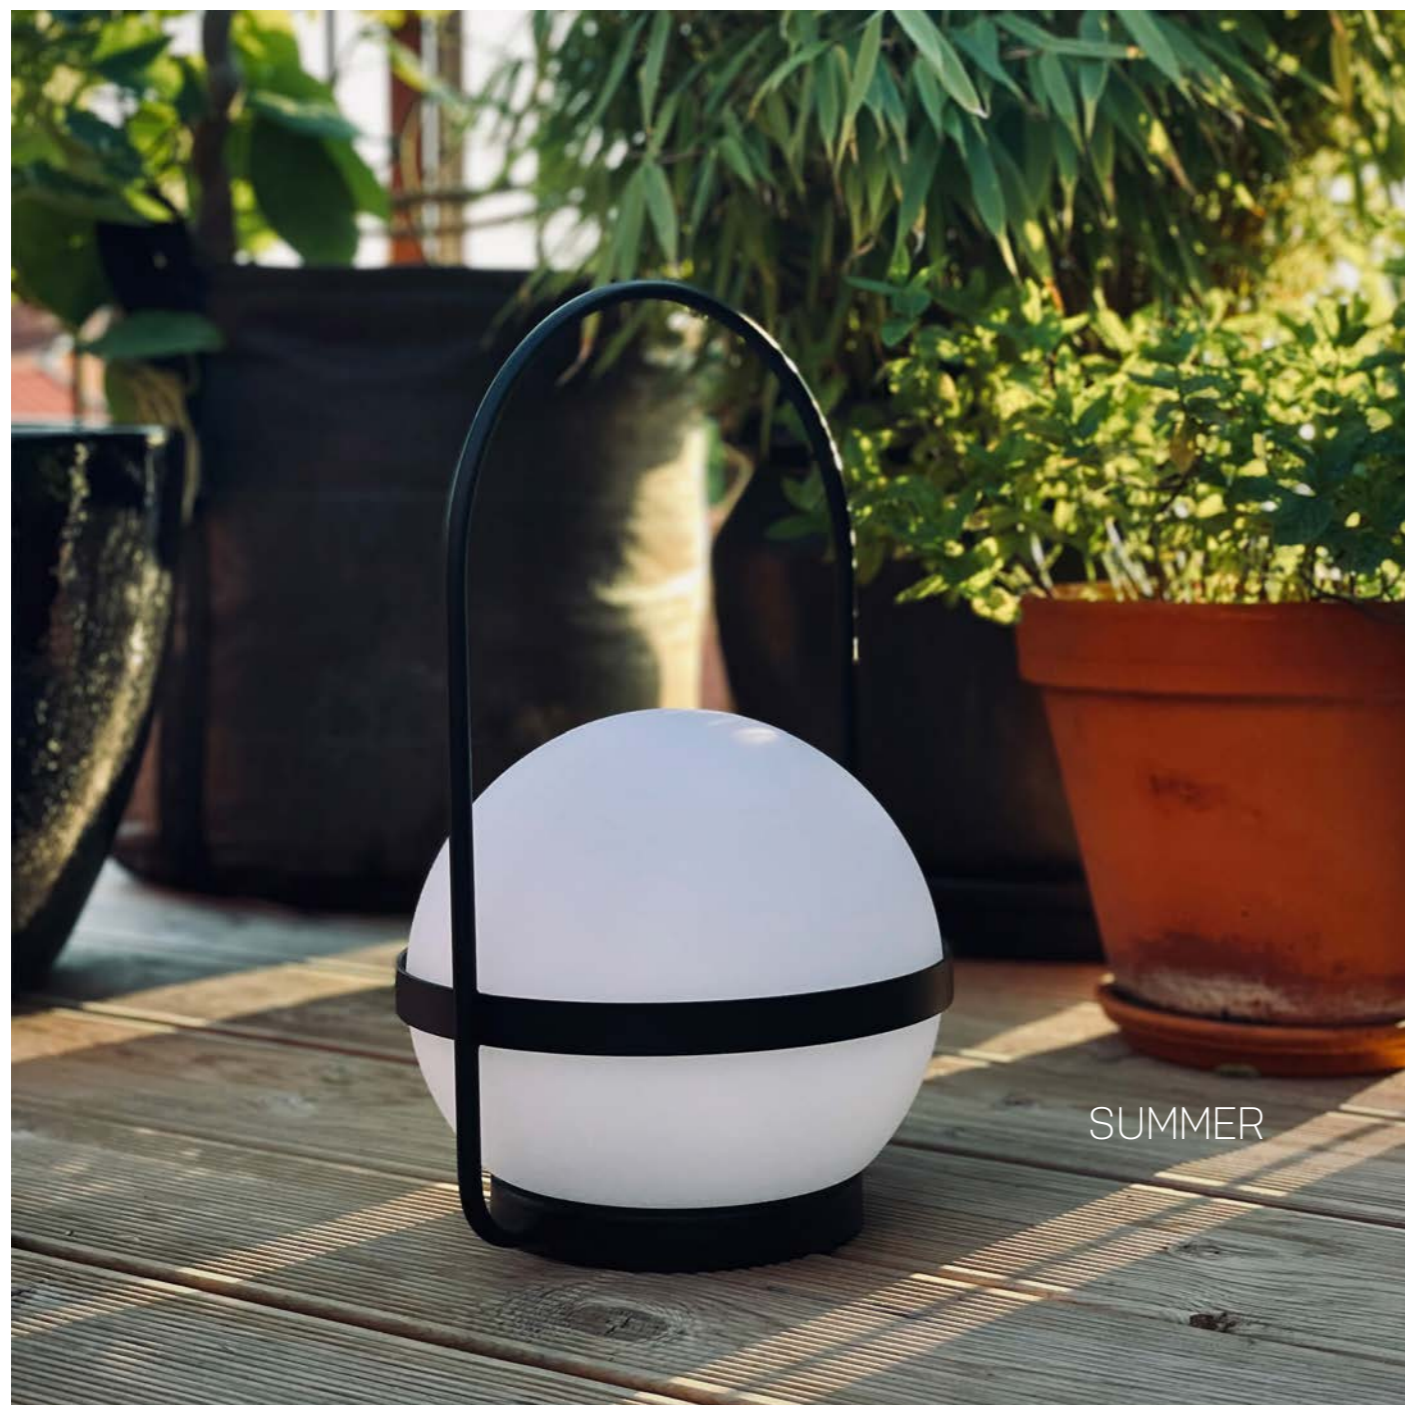

Model	Bar code	Colour	Size(cm)	Data	Electric
Summer Solar Table Lamp					
9204	5704709092049	Black/White	H36 D22.5 W22.5	1 m. black PE USB cabel	0,5W
9414	5704709094142	Black/White	H25.6 D17.1 W16.1	1m. Black PVC wire	0,5W