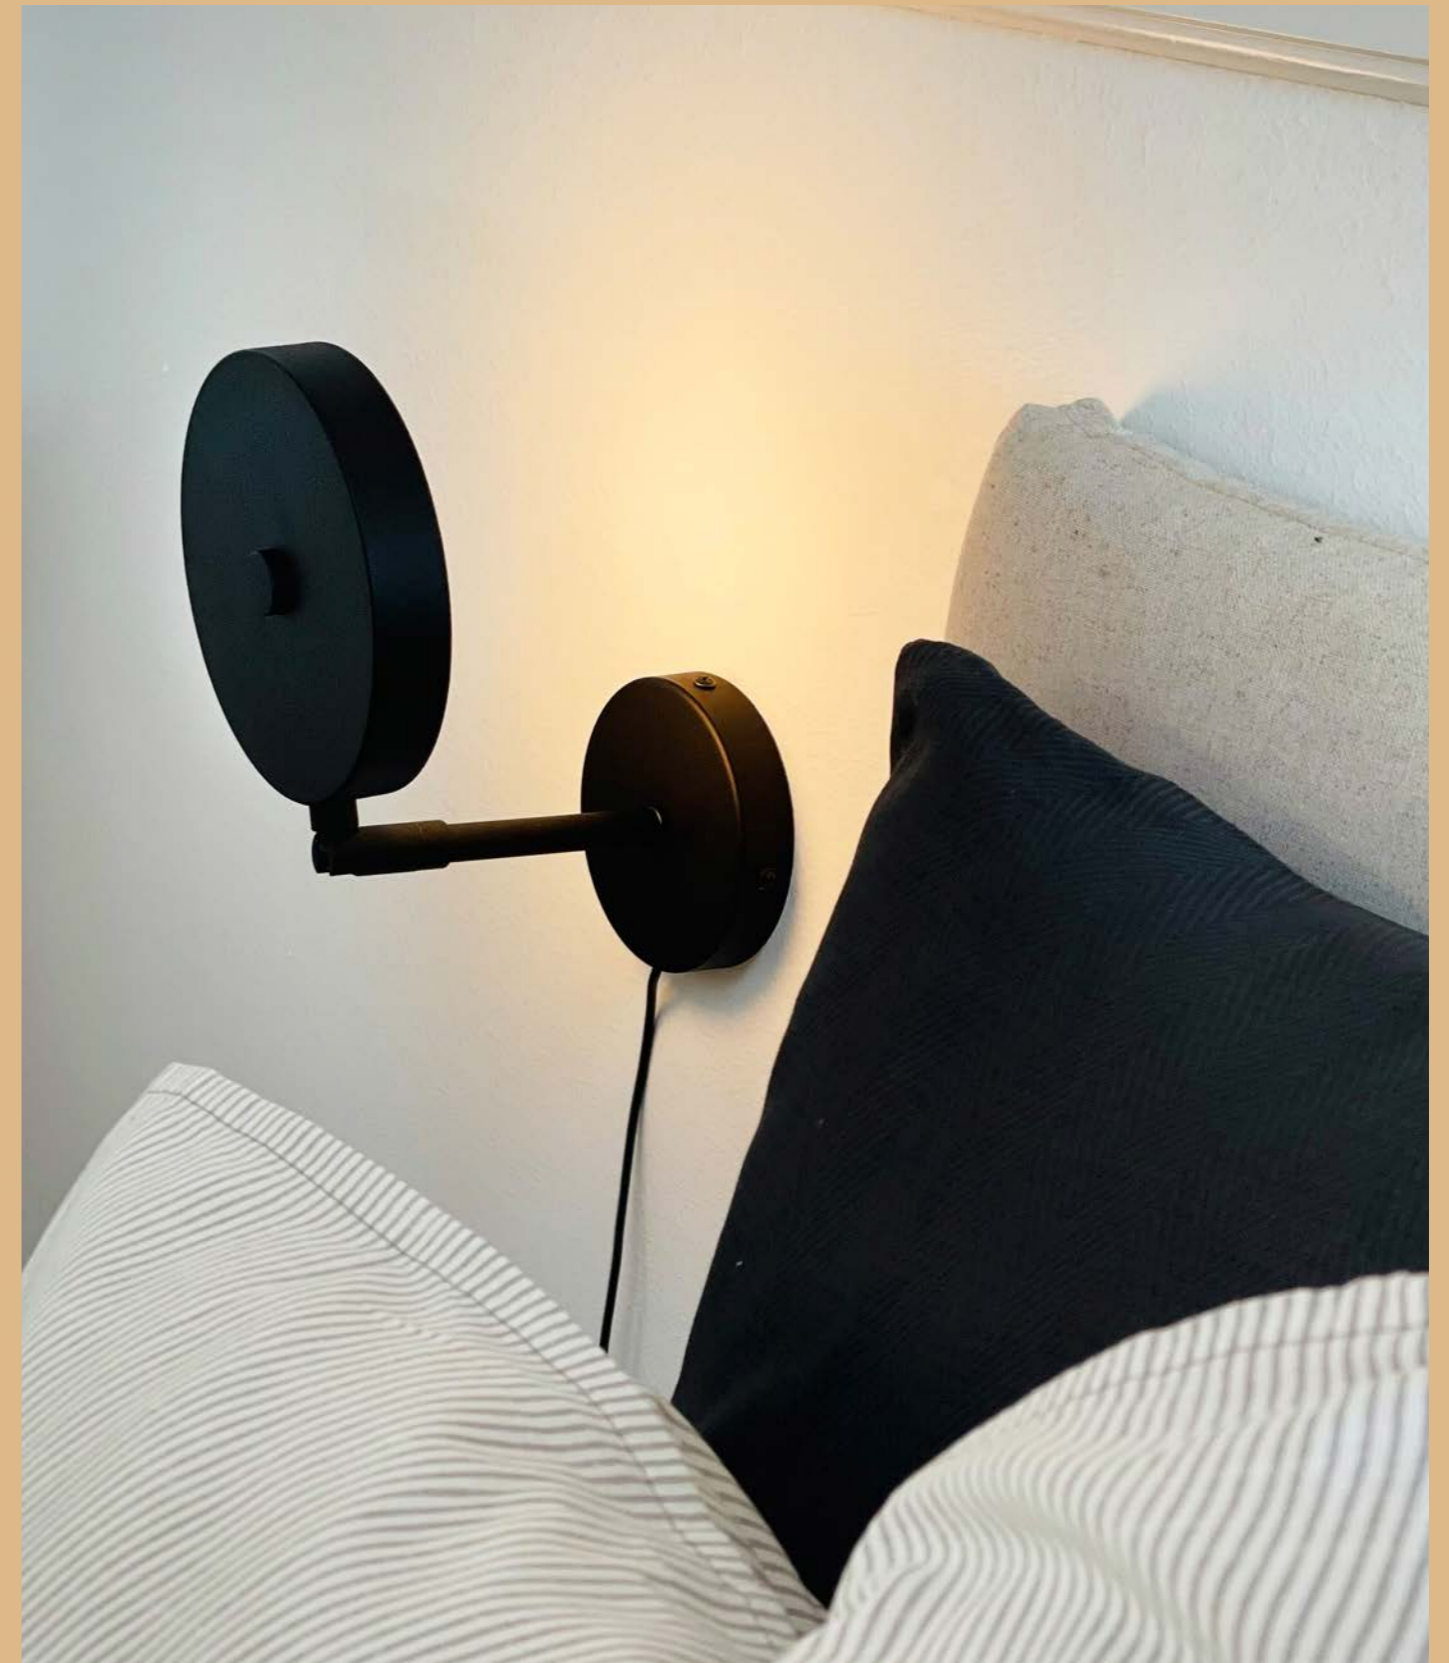

DYBERG LARSEN

DESIGNED IN DENMARK

LIGHTING Collection 2025

LIGHTING NEWS FOR YOUR HOME

STARLIGHT

DYBERG LARSEN

DESIGNED IN DENMARK

STARLIGHT