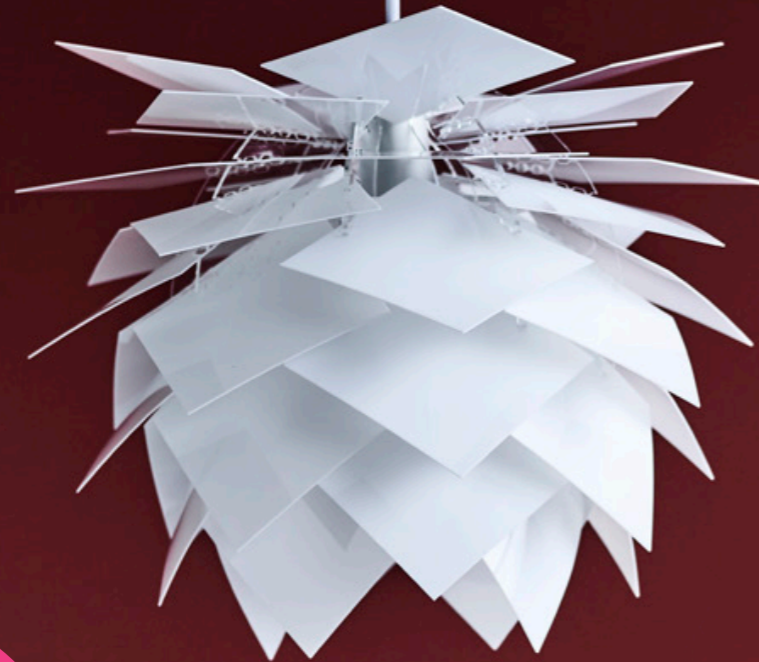

PINEAPPLE

10 YEARS
ANNIVERSARY
2011-2021

Model	Bar code	Colour	Size (cm)	Data	Electric
PineApple Medium Pendant White Dia45 cm					
6004	5704709060048	White	H40 W45 D45	3m white textile wire	60W/E27
PineApple XS Drip/Drop W/BLACK SWING BASE					
6136	5704709061366	White	H120 W18 D18	1.5m clear PVC wire	5W LED/G9
PineApple XS Table Lamp G9 Copper look Dia18cm					
6043	5704709060437	Copper look	H37 W18 D18	1.5m clear PVC wire	5W LED/G9
PineApple XS Drip/Drop W/BLACK SWING BASE					
6136	5704709061366	White	H120 W18 D18	1.5m clear PVC wire	5W LED/G9 G9/4W