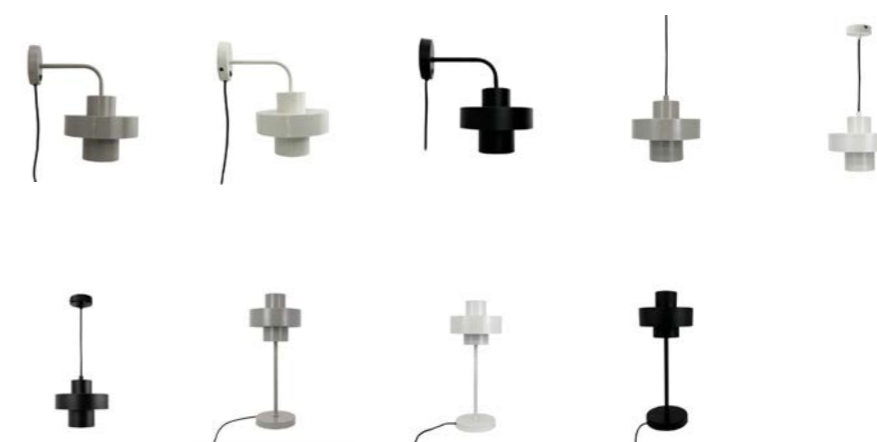

Model	Bar code	Colour	Size(cm)	Data	Electric
Stoke Wall lamp					
9130	5704709091301	Black	H29 D20 W20	1,6m black fabric wire	E14/ 9W LED
9128	5704709091288	Warm Grey	H29 D20 W20W1,5	1,6m black fabric wire	E14/ 9W LED
9129	5704709091295	Kit White	H29 D20 W20	1,6m black fabric wire	E14/ 9W LED
Stoke Table lamp					
9136	5704709091363	Black	H49,5 D20 W20	1,6m black fabric wire	E14/ 9W LED
9134	5704709091349	Warm Grey	H49,5 D20 W20	1,6m black fabric wire	E14/ 9W LED
9135	5704709091356	Kit White	H49,5 D20 W20	1,6m black fabric wire	E14/ 9W LED
Stoke Pendant lamp					
9133	5704709091332	Black	H16,5 D20 W20	3m black fabric wire	E14/ 9W LED
9131	5704709091318	Warm Grey	H16,5 D20 W20	3m black fabric wire	E14/ 9W LED
9132	5704709091325	Kit White	H16,5 D20 W20	3m black fabric wire	E14/ 9W LED